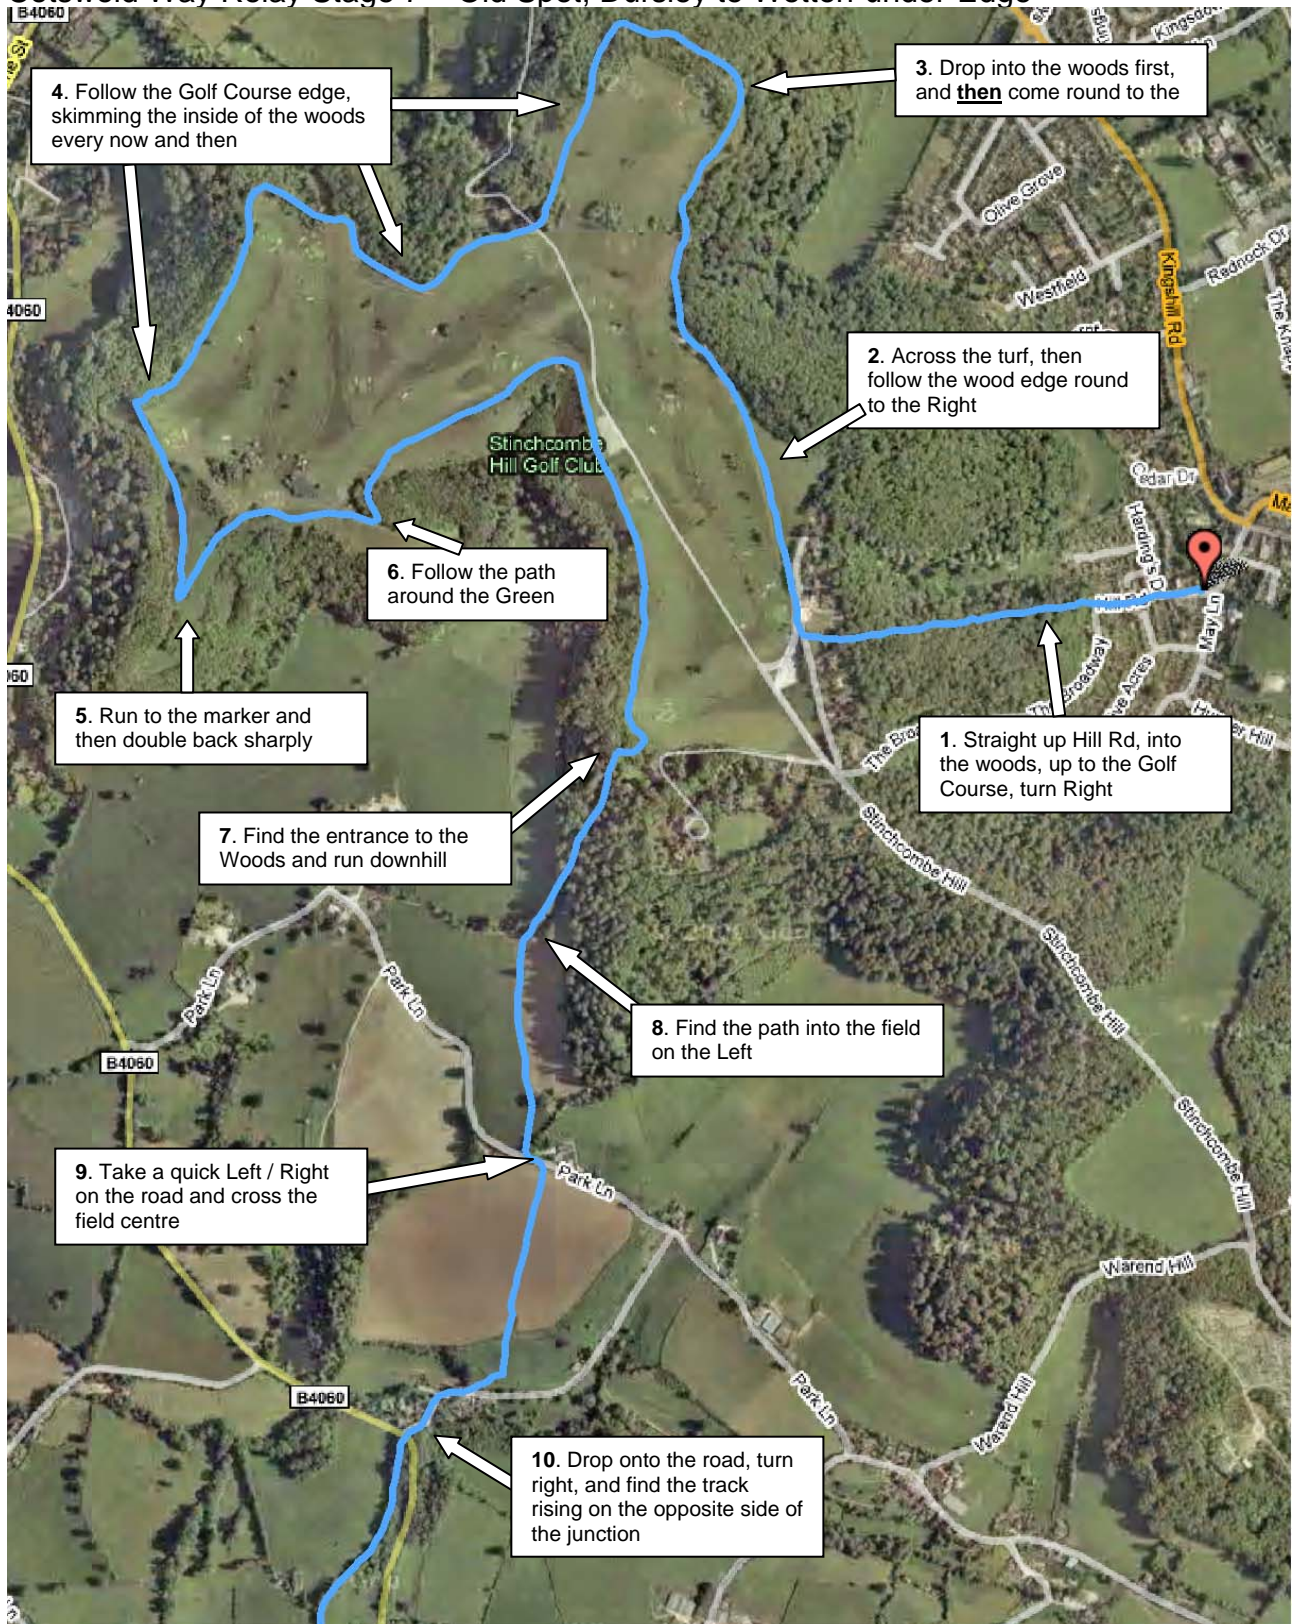

Cotswold Way Relay Stage 7 – Old Spot, Dursley to Wotton-under-Edge

11. Follow the track up to North Nibley, following the road round to the Left

13. Run up the steep slope taking steps on the Left up to the Monument

12. On the main road, turn Right, then find the path in the trees to the Left

14. Run into the woods, and bear Right, keeping to the path ahead

15. Drop into the narrow path down to the road

16. Now ignore the waymarks and stick to Gloucester St, down and round to Parklands