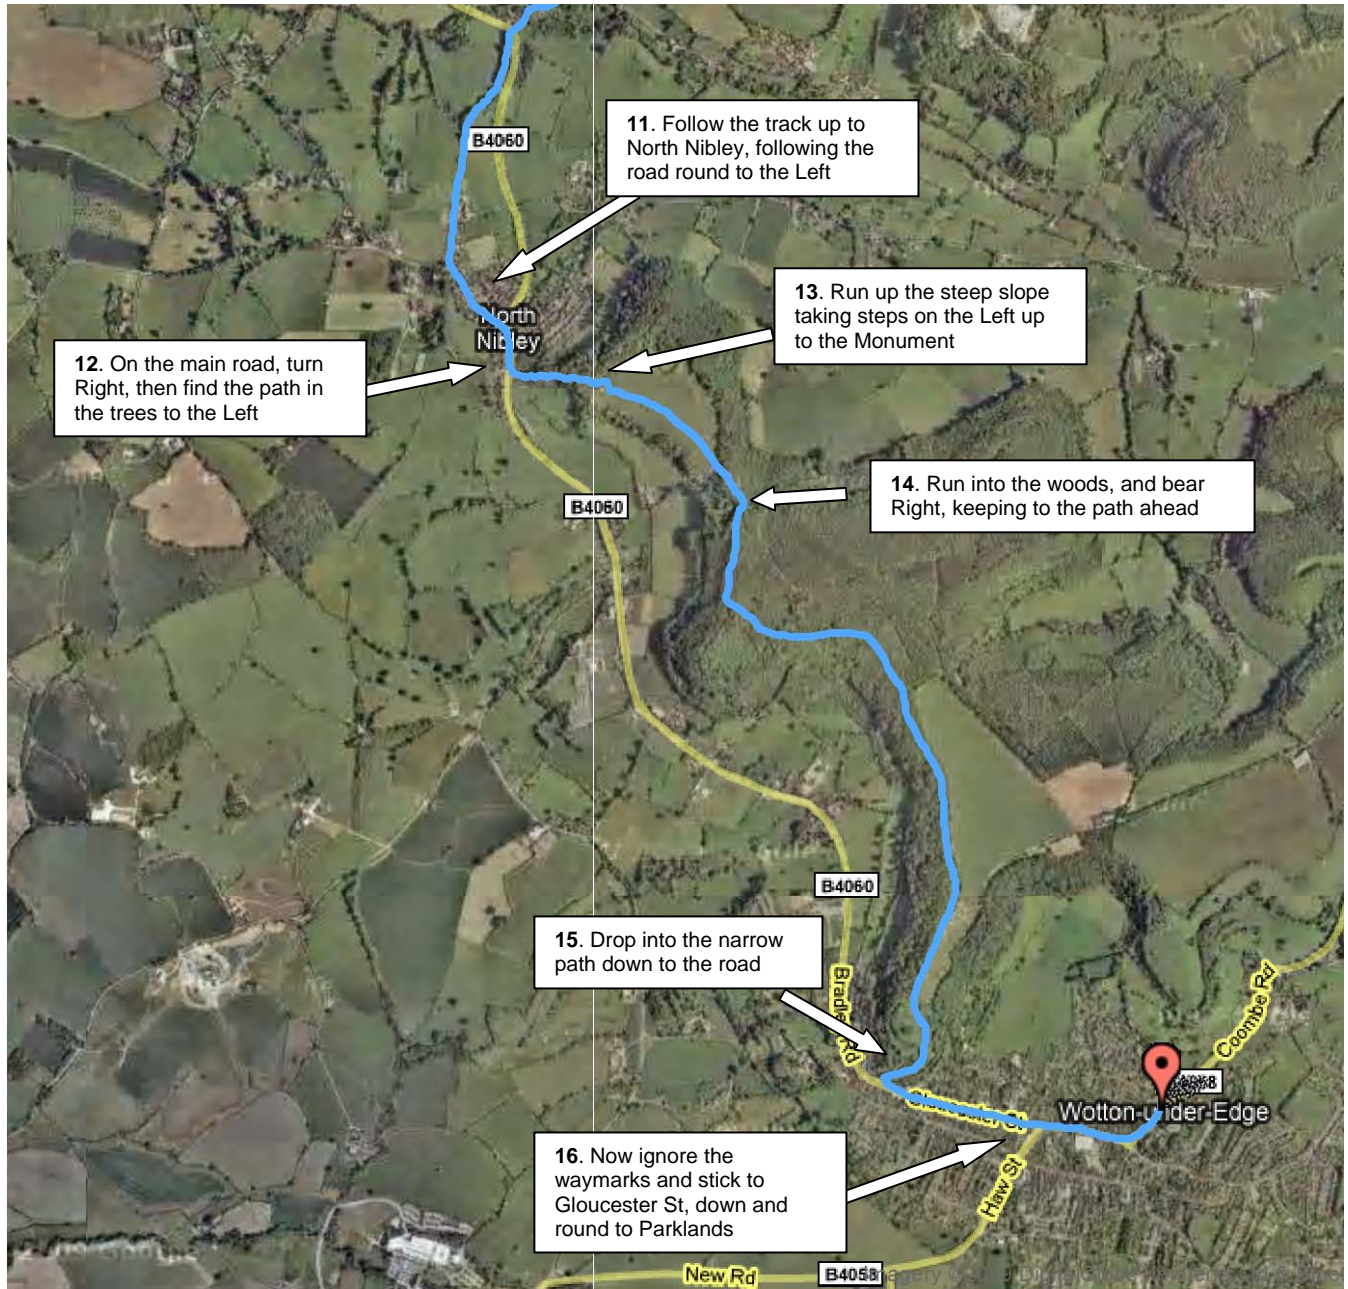

Cotswold Way Relay Stage 7 – Old Spot, Dursley to Wotton-under-Edge

11. Follow the track up to North Nibley, following the road round to the Left

13. Run up the steep slope taking steps on the Left up to the Monument

12. On the main road, turn Right, then find the path in the trees to the Left

14. Run into the woods, and bear Right, keeping to the path ahead

15. Drop into the narrow path down to the road

16. Now ignore the waymarks and stick to Gloucester St, down and round to Parklands