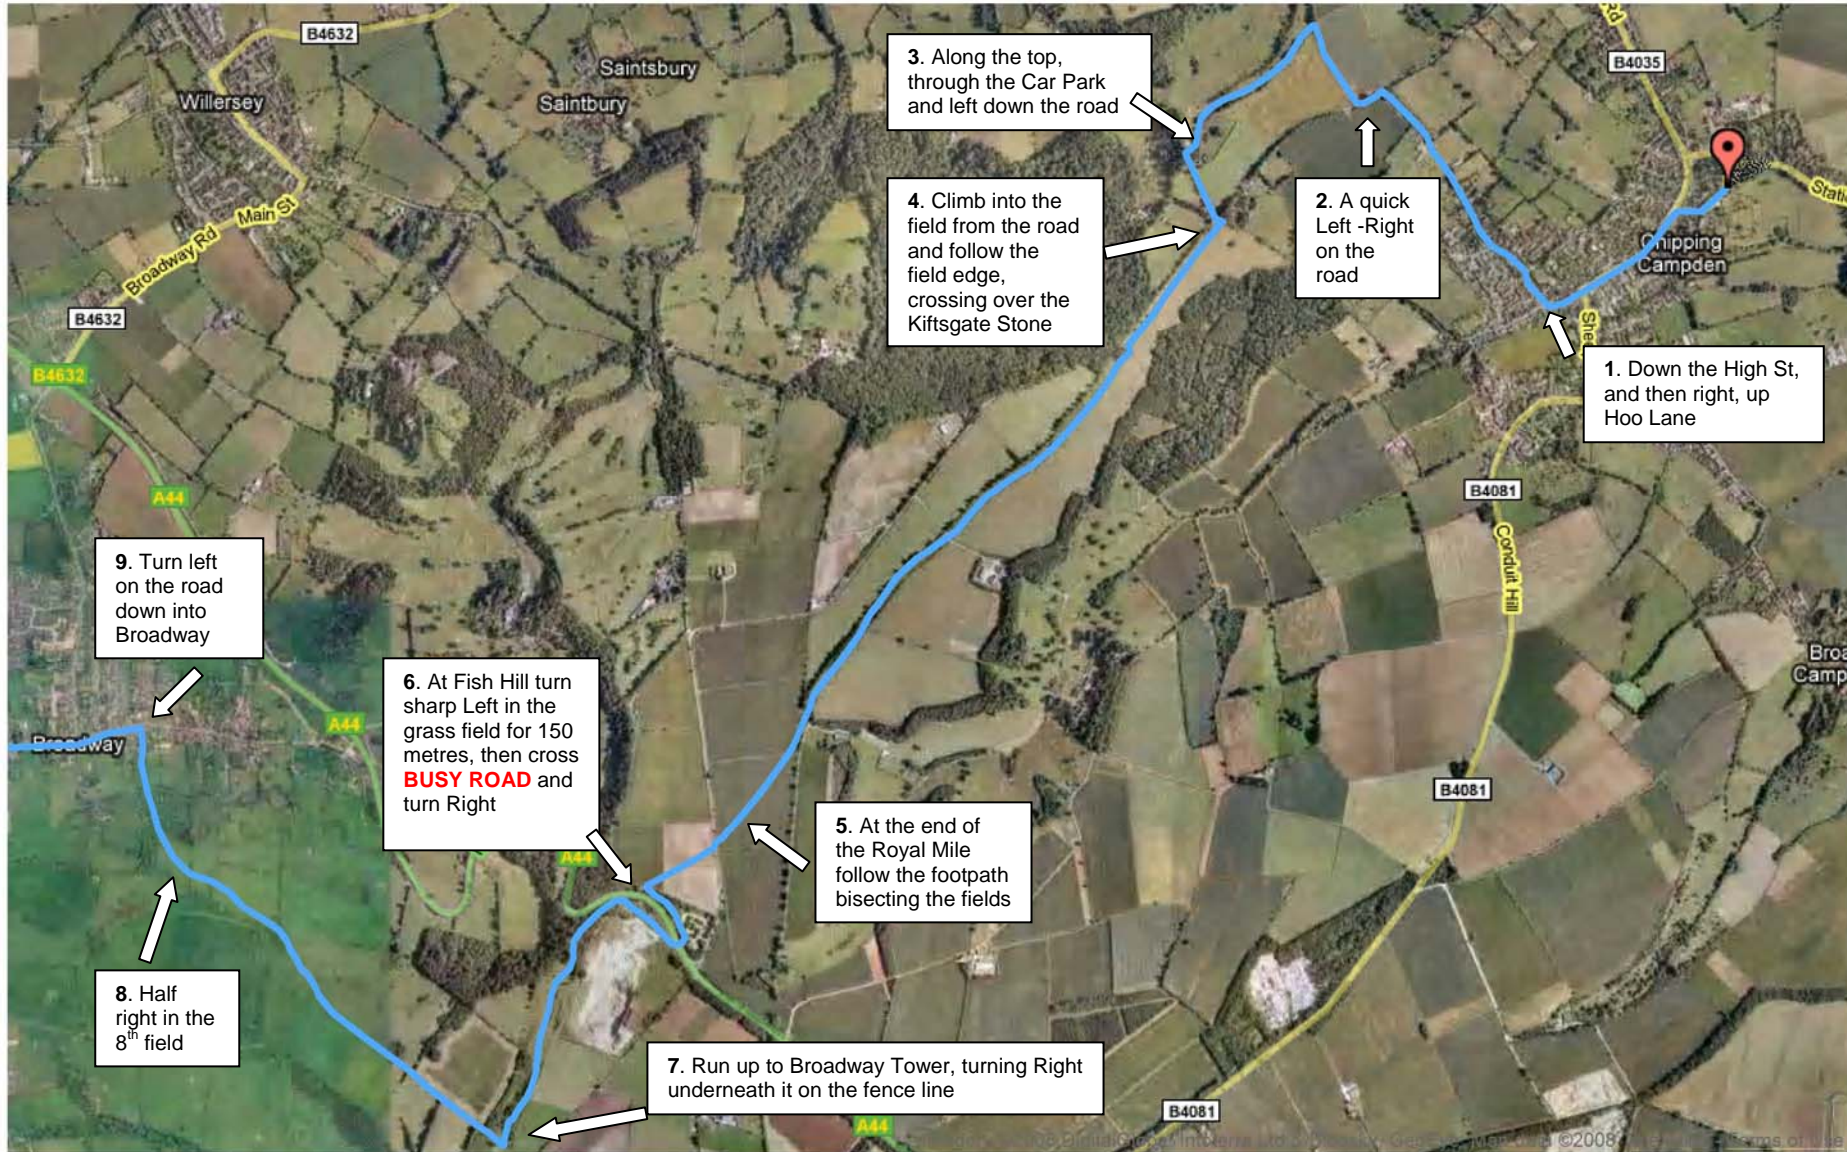

## Cotswold Way Relay Stage 1 Chipping Campden to Stanway

10. Left turn at Church St

12. Cross the road and up the Hill keeping to the edge of the wood

11. Turn Right when the buildings end through the small gate

13. Rise, through the woods, the follow field edge to farm and track

14. Follow the track to the farm, where you bear Right through the gate

18. Where the road bends take the track directly in front, which bears Left. Then, Gate, Right

17. At the lake follow path Right, then Left into Stanton

15. Kink Right, through the gate

19. Follow the path in the grass bearing slightly Right

16. At the Farm follow the small track dropping in front of you, then follow the track downhill to the Right

20. Join the road, follow it round to Stanway House