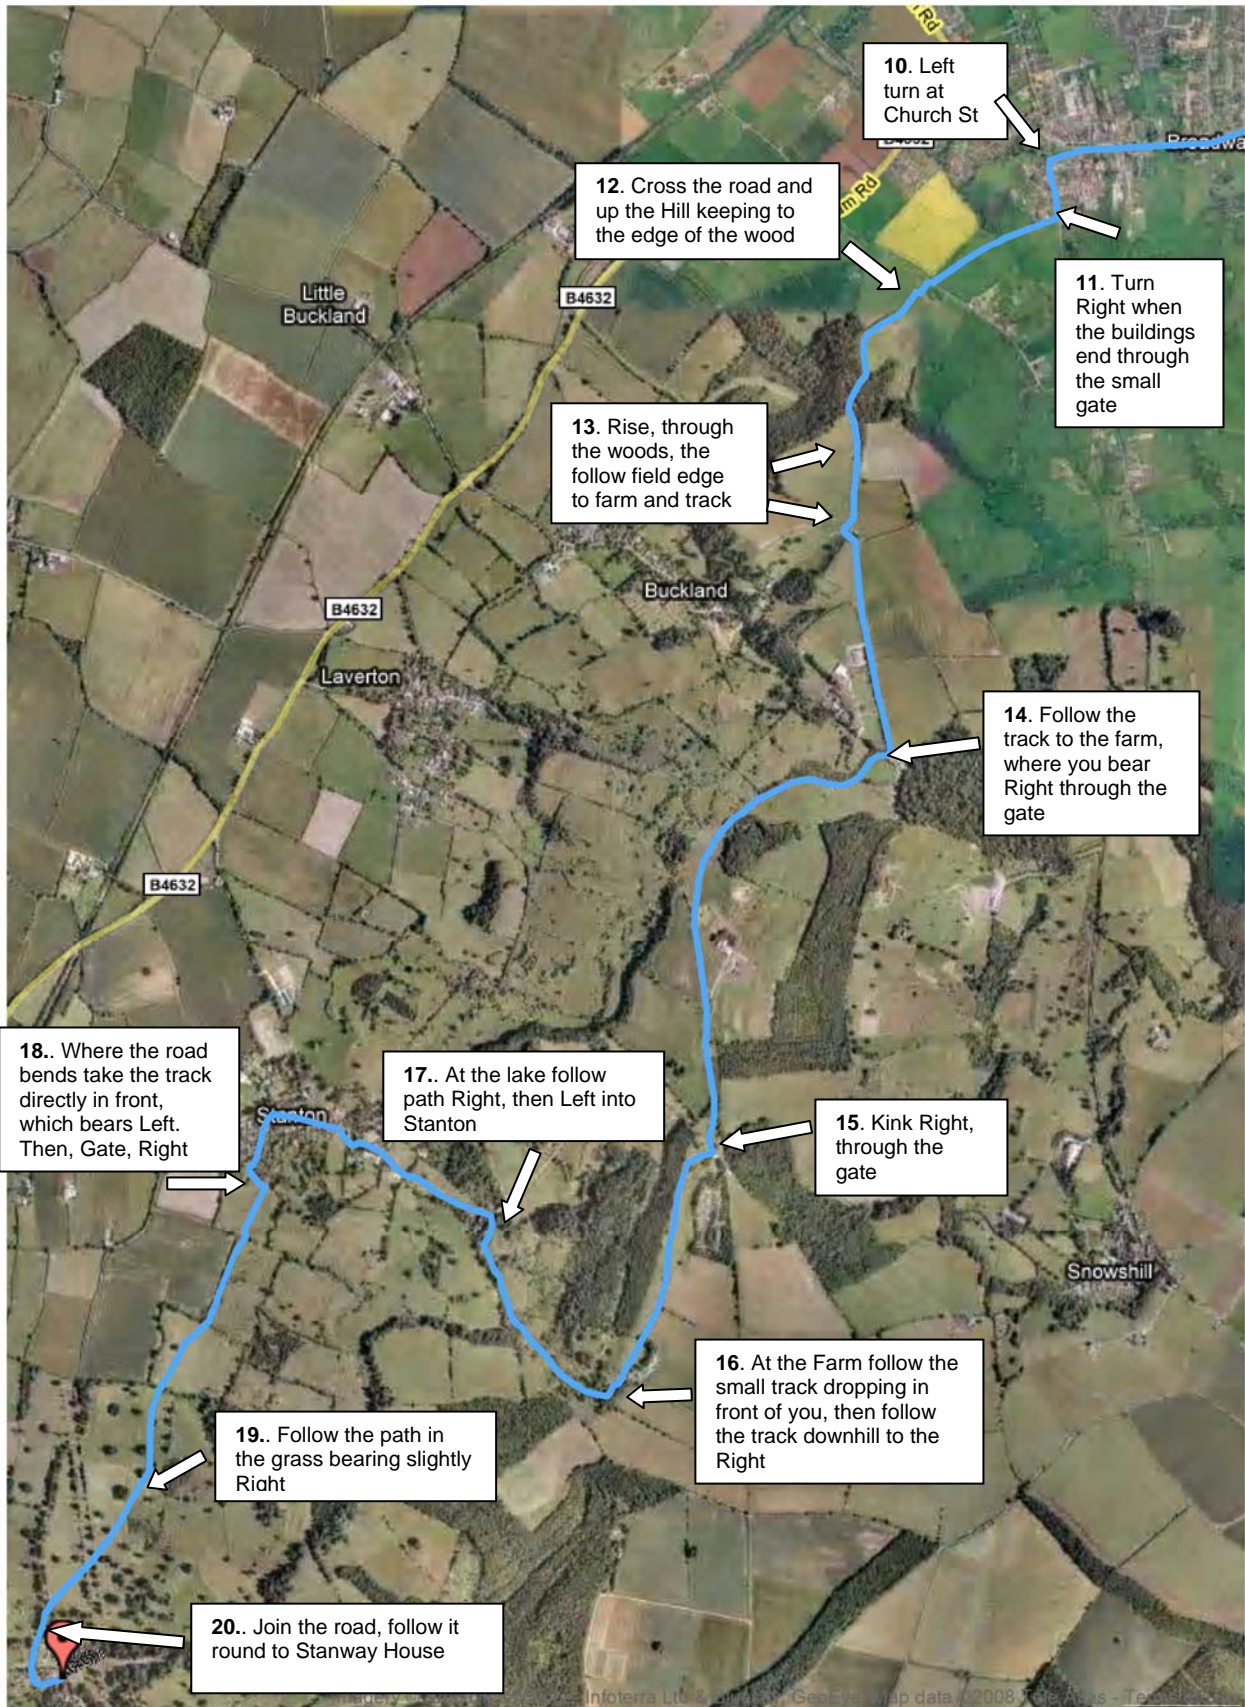

## Cotswold Way Relay Stage 1 Chipping Campden to Stanway

10. Left turn at Church St

12. Cross the road and up the Hill keeping to the edge of the wood

11. Turn Right when the buildings end through the small gate

13. Rise, through the woods, the follow field edge to farm and track

14. Follow the track to the farm, where you bear Right through the gate

18. Where the road bends take the track directly in front, which bears Left. Then, Gate, Right

17. At the lake follow path Right, then Left into Stanton

15. Kink Right, through the gate

19. Follow the path in the grass bearing slightly Right

16. At the Farm follow the small track dropping in front of you, then follow the track downhill to the Right

20. Join the road, follow it round to Stanway House