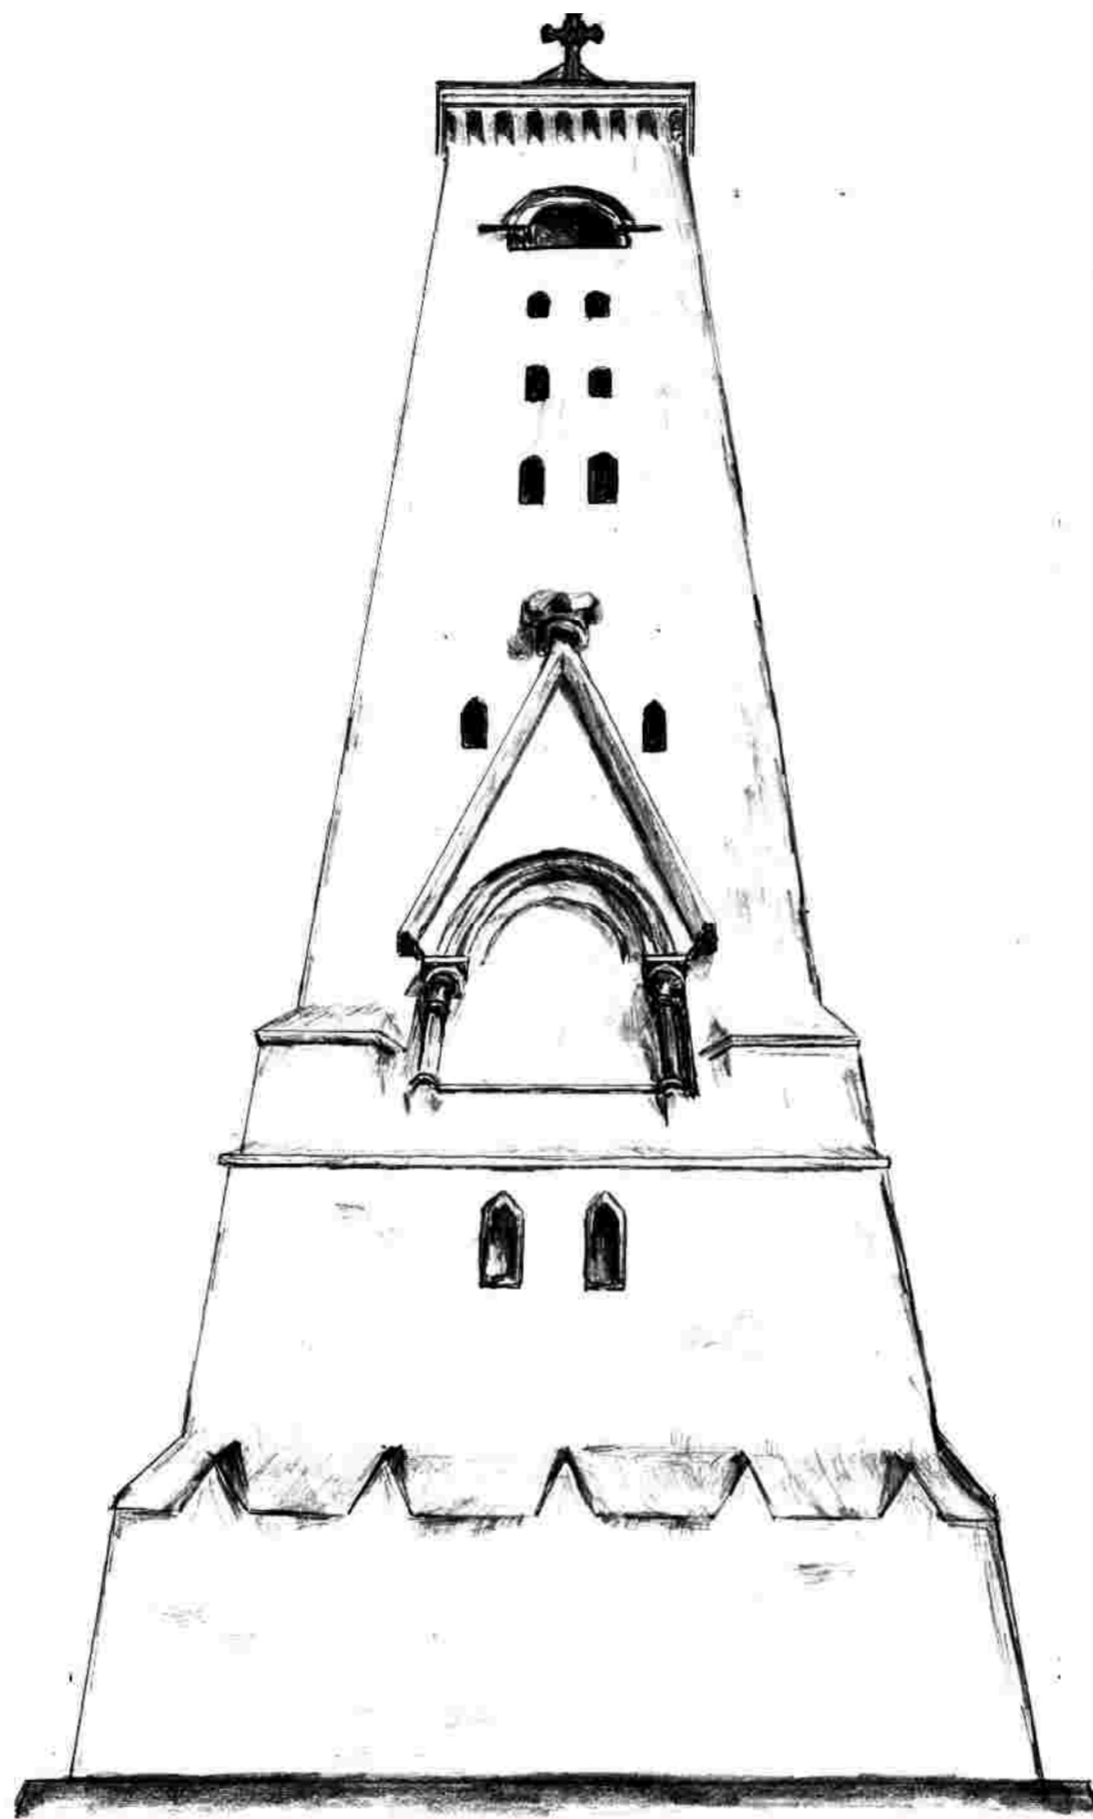

# 2011 Cotswold Way Relay

Saturday 25<sup>th</sup> June

*Stage 7*

*Tyndale Monument*

Cotswold Way | NATIONAL TRAIL